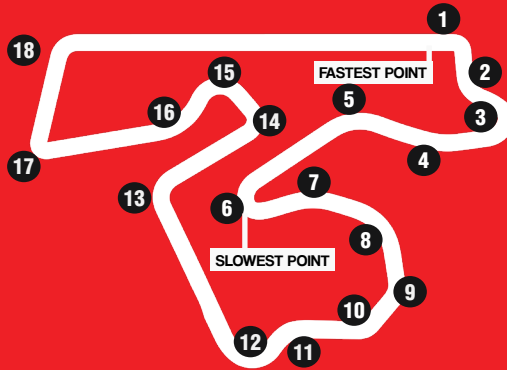

THE BEND SUPERSPRINT

SEPTEMBER 19-20, 2020

LOCATION TAILLEM BEND, SOUTH AUSTRALIA

TRACK LENGTH
4.95KM

AVERAGE SPEED
162KM/H

TOP SPEED
270KM/H

TRACK DIRECTION
CLOCKWISE

RACE FORMAT
3x120KM

TYRE
20 SOFTS

CIRCUIT HISTORY

QUALIFYING LAP RECORD

1:47.4959s - Scott McLaughlin
Mustang GT, 2019

RACE LAP RECORD

1:49.4042s - David Reynolds
ZB Commodore, 2019

MOST RACE WINS

Scott McLaughlin, 2